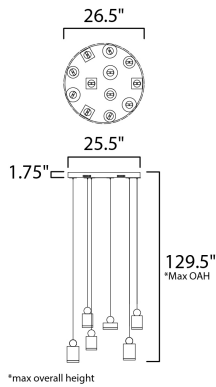

**PRODUCT DESCRIPTION**

These geometric pendants can be arranged at various heights to create both a sculptural and functional form. Housings of plated Gold in various shapes and sizes are topped with a round handle of Black and finished on the bottom with a Clear acrylic diffuser.

**MEASUREMENTS**

DIMENSION : 26.5" L x 26.5" W x 7.5" H  
 MAX OAH : 129.5" OAH  
 CANOPY : 25.5" W x 1.75" H x 25.5" L  
 HANGING WEIGHT : 31.9 lb

**LAMPING**

INPUT VOLTAGE : 120V  
 LUMENS : 5,432 Rated (3,980 Del.)  
 BULB : 1 x 78W LED PCB Integrated , 78W Total  
 BULB INCLUDED : (Integrated)  
 DIMMABLE : Triac CL  
 CRI : 80+ CRI  
 COLOR\_TEMP : 3000K