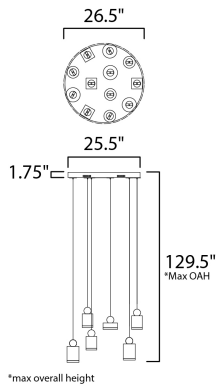

PRODUCT DESCRIPTION

These geometric pendants can be arranged at various heights to create both a sculptural and functional form. Housings of plated Gold in various shapes and sizes are topped with a round handle of Black and finished on the bottom with a Clear acrylic diffuser.

MEASUREMENTS

DIMENSION : 26.5" L x 26.5" W x 7.5" H
 MAX OAH : 129.5" OAH
 CANOPY : 25.5" W x 1.75" H x 25.5" L
 HANGING WEIGHT : 31.9 lb

LAMPING

INPUT VOLTAGE : 120V
 LUMENS : 5,432 Rated (3,980 Del.)
 BULB : 1 x 78W LED PCB Integrated , 78W Total
 BULB INCLUDED : (Integrated)
 DIMMABLE : Triac CL
 CRI : 80+ CRI
 COLOR_TEMP : 3000K

FINISHES OPTION

 Black / Gold (BKGLD)

GLASS

Clear Acrylic 75

MATERIAL

Aluminum, Stainless Steel, Acrylic

RATINGS

cETLus
 Dry Location