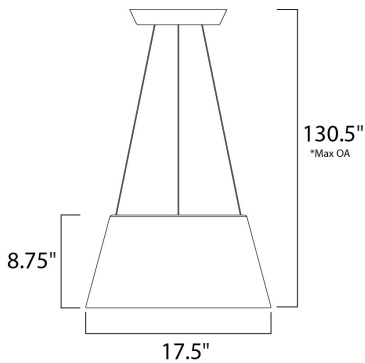

PRODUCT DESCRIPTION

These Black aluminum pendants are unique in that they are formed as a tapered cylinder open at both the top and bottom. LEDs are mounted on the very top projecting down into a white acrylic diffuser, lining the inside of the pendant. The opening at the top provides up-light, as well as down-light.

*max overall height

MEASUREMENTS

- DIMENSION : 17.5" L x 17.5" W x 8.75" H
- MAX OAH : 130.5" OAH
- HANGING WEIGHT : 9.46 lb

LAMPING

- INPUT VOLTAGE : 120V
- LUMENS : 3,500 Rated
- BULB : 2 x 30W LED PCB Integrated , 60W Total
- BULB INCLUDED : (Integrated)
- DIMMABLE : Triac CL
- CRI : 80+ CRI
- COLOR_TEMP : 3000K