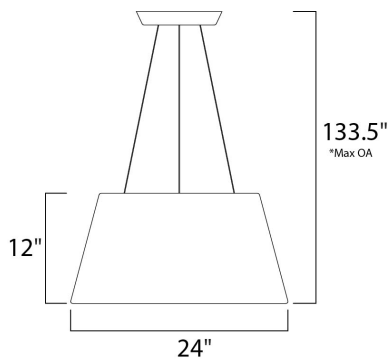

**PRODUCT DESCRIPTION**

These Black aluminum pendants are unique in that they are formed as a tapered cylinder open at both the top and bottom. LEDs are mounted on the very top projecting down into a white acrylic diffuser, lining the inside of the pendant. The opening at the top provides up-light, as well as down-light.

\*max overall height

**MEASUREMENTS**

DIMENSION : 24" L x 24" W x 12" H  
 MAX OAH : 133.5" OAH  
 HANGING WEIGHT : 13.2 lb

**LAMPING**

INPUT VOLTAGE : 120V  
 LUMENS : 5,600 Rated  
 BULB : 2 x 40W LED PCB Integrated , 80W Total  
 BULB INCLUDED : (Integrated)  
 DIMMABLE : Triac CL  
 CRI : 80+ CRI  
 COLOR\_TEMP : 3000K

**FINISHES OPTION**

 Black (BK)

**MATERIAL**

Aluminum, Acrylic

**RATINGS**

cETLus  
 Location

**ADDITIONAL**

ADJUSTABLE  
 RATED LIFE 40000 Hours  
 OPERATING TEMPERATURE:  
 -20°C (-4°F), 40°C (104°F)