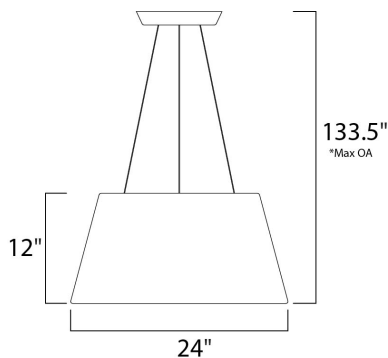

**PRODUCT DESCRIPTION**

These Black aluminum pendants are unique in that they are formed as a tapered cylinder open at both the top and bottom. LEDs are mounted on the very top projecting down into a white acrylic diffuser, lining the inside of the pendant. The opening at the top provides up-light, as well as down-light.

\*max overall height

**MEASUREMENTS**

DIMENSION : 24" L x 24" W x 12" H  
 MAX OAH : 133.5" OAH  
 HANGING WEIGHT : 13.2 lb

**LAMPING**

INPUT VOLTAGE : 120V  
 LUMENS : 5,600 Rated  
 BULB : 2 x 40W LED PCB Integrated , 80W Total  
 BULB INCLUDED : (Integrated)  
 DIMMABLE : Triac CL  
 CRI : 80+ CRI  
 COLOR\_TEMP : 3000K

**FINISHES OPTION**

 Black (BK)

**MATERIAL**

Aluminum, Acrylic

**RATINGS**

cETLus  
 Location

**ADDITIONAL**

ADJUSTABLE  
 RATED LIFE 40000 Hours  
 OPERATING TEMPERATURE:  
 -20°C (-4°F), 40°C (104°F)