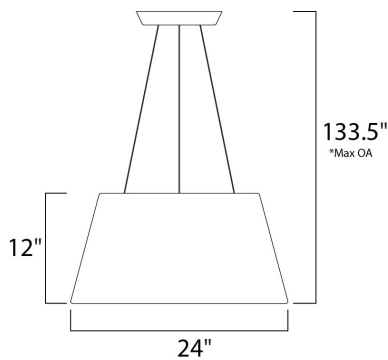

PRODUCT DESCRIPTION

These Black aluminum pendants are unique in that they are formed as a tapered cylinder open at both the top and bottom. LEDs are mounted on the very top projecting down into a white acrylic diffuser, lining the inside of the pendant. The opening at the top provides up-light, as well as down-light.

*max overall height

MEASUREMENTS

DIMENSION : 24" L x 24" W x 12" H
 MAX OAH : 133.5" OAH
 HANGING WEIGHT : 13.2 lb

LAMPING

INPUT VOLTAGE : 120V
 LUMENS : 5,600 Rated
 BULB : 2 x 40W LED PCB Integrated , 80W Total
 BULB INCLUDED : (Integrated)
 DIMMABLE : Triac CL
 CRI : 80+ CRI
 COLOR_TEMP : 3000K