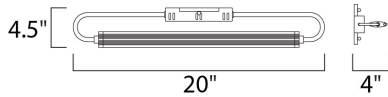

**PRODUCT DESCRIPTION**

Clean, simple lines of reflective Satin Nickel reach out in bold parallel tracks and crossed geometric angles to present a skillfully technical look in the Helix collection.

**MEASUREMENTS**

DIMENSION : 4.5" W x 20" H x 4" Ext  
 MAX OAH : 4.5" W x 4.5" H  
 HANGING WEIGHT : 2.2 lb

**LAMPING**

LUMENS : 492 Rated  
 BULB : 2 x 3W LED LED , 6W Total  
 BULB INCLUDED : (Integrated)  
 DIMMABLE : No  
 COLOR\_TEMP : 3500K