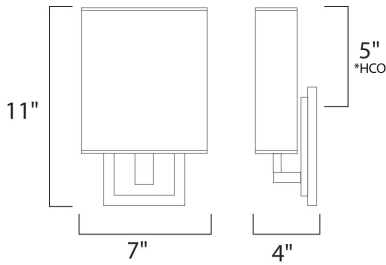

*height from center of outlet to the top of the fixture

MEASUREMENTS

DIMENSION : 7" W x 14" H x 4" Ext
 MAX OAH : 4.49" W x 10.79" H
 HANGING WEIGHT : 1.85 lb

LAMPING

INPUT VOLTAGE : 120V
 LUMENS : 1,050 Rated
 BULB : 2 x 6W LED PCB Integrated , 12W Total
 BULB INCLUDED : (Integrated)
 DIMMABLE : Triac CL
 CRI : 80+ CRI
 COLOR_TEMP : 3000K