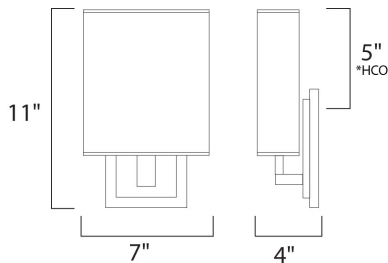

\*height from center of outlet to the top of the fixture

**MEASUREMENTS**

DIMENSION : 7" W x 14" H x 4" Ext  
 MAX OAH : 4.49" W x 10.79" H  
 HANGING WEIGHT : 1.85 lb

**LAMPING**

INPUT VOLTAGE : 120V  
 LUMENS : 1,050 Rated  
 BULB : 2 x 6W LED PCB Integrated , 12W Total  
 BULB INCLUDED : (Integrated)  
 DIMMABLE : Triac CL  
 CRI : 80+ CRI  
 COLOR\_TEMP : 3000K