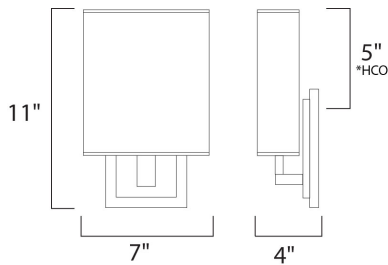

*height from center of outlet to the top of the fixture

MEASUREMENTS

DIMENSION : 7" W x 14" H x 4" Ext
 MAX OAH : 4.49" W x 10.79" H
 HANGING WEIGHT : 1.85 lb

LAMPING

INPUT VOLTAGE : 120V
 LUMENS : 1,050 Rated
 BULB : 2 x 6W LED PCB Integrated , 12W Total
 BULB INCLUDED : (Integrated)
 DIMMABLE : Triac CL
 CRI : 80+ CRI
 COLOR_TEMP : 3000K