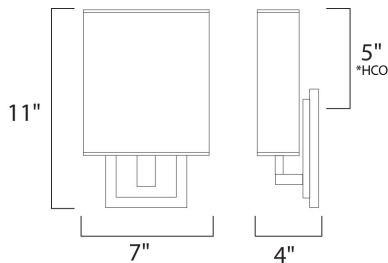

*height from center of outlet to the top of the fixture

MEASUREMENTS

DIMENSION : 7" W x 14" H x 4" Ext
 MAX OAH : 4.49" W x 10.79" H
 HANGING WEIGHT : 1.85 lb

LAMPING

INPUT VOLTAGE : 120V
 LUMENS : 1,050 Rated
 BULB : 2 x 6W LED PCB Integrated , 12W Total
 BULB INCLUDED : (Integrated)
 DIMMABLE : Triac CL
 CRI : 80+ CRI
 COLOR_TEMP : 3000K