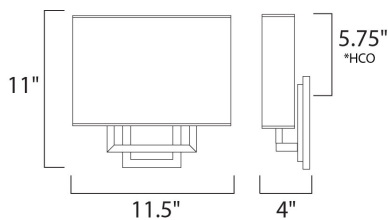

*height from center of outlet to the top of the fixture

MEASUREMENTS

DIMENSION : 11.5" W x 11" H x 4" Ext
 MAX OAH : 4.25" W x 10.79" H
 HANGING WEIGHT : 3.08 lb

LAMPING

INPUT VOLTAGE : 120V
 LUMENS : 2,100 Rated
 BULB : 4 x 5W LED PCB Integrated , 20W Total
 BULB INCLUDED : (Integrated)
 DIMMABLE : Triac CL
 CRI : 80+ CRI
 COLOR_TEMP : 3000K