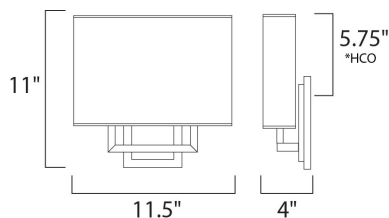

*height from center of outlet to the top of the fixture

MEASUREMENTS

DIMENSION : 11.5" W x 11" H x 4" Ext
 MAX OAH : 4.25" W x 10.79" H
 HANGING WEIGHT : 3.08 lb

LAMPING

INPUT VOLTAGE : 120V
 LUMENS : 2,100 Rated
 BULB : 4 x 5W LED PCB Integrated , 20W Total
 BULB INCLUDED : (Integrated)
 DIMMABLE : Triac CL
 CRI : 80+ CRI
 COLOR_TEMP : 3000K