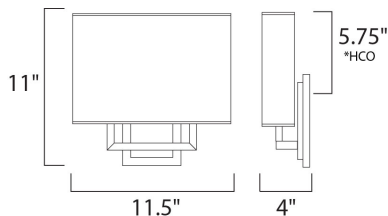

*height from center of outlet to the top of the fixture

MEASUREMENTS

DIMENSION : 11.5" W x 11" H x 4" Ext
 MAX OAH : 4.25" W x 10.79" H
 HANGING WEIGHT : 3.08 lb

LAMPING

INPUT VOLTAGE : 120V
 LUMENS : 2,100 Rated
 BULB : 4 x 5W LED PCB Integrated , 20W Total
 BULB INCLUDED : (Integrated)
 DIMMABLE : Triac CL
 CRI : 80+ CRI
 COLOR_TEMP : 3000K