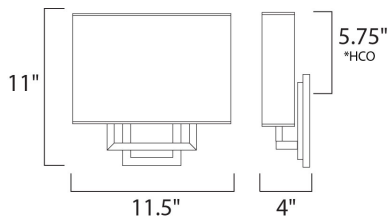

*height from center of outlet to the top of the fixture

MEASUREMENTS

DIMENSION : 11.5" W x 11" H x 4" Ext
 MAX OAH : 4.25" W x 10.79" H
 HANGING WEIGHT : 3.08 lb

LAMPING

INPUT VOLTAGE : 120V
 LUMENS : 2,100 Rated
 BULB : 4 x 5W LED PCB Integrated , 20W Total
 BULB INCLUDED : (Integrated)
 DIMMABLE : Triac CL
 CRI : 80+ CRI
 COLOR_TEMP : 3000K