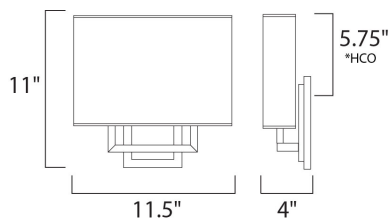

\*height from center of outlet to the top of the fixture

### MEASUREMENTS

DIMENSION : 11.5" W x 11" H x 4" Ext  
 MAX OAH : 4.25" W x 10.79" H  
 HANGING WEIGHT : 3.08 lb