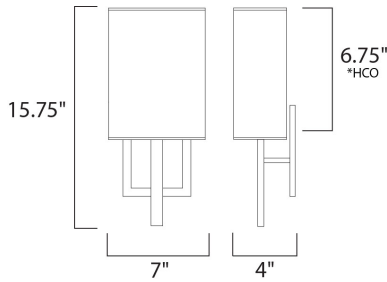

*height from center of outlet to the top of the fixture

MEASUREMENTS

DIMENSION : 7" W x 15.75" H x 4" Ext
 MAX OAH : 4.92" W x 13.78" H
 HANGING WEIGHT : 2.38 lb

LAMPING

INPUT VOLTAGE : 120V
 LUMENS : 1,050 Rated
 BULB : 2 x 6W LED PCB Integrated , 12W Total
 BULB INCLUDED : (Integrated)
 DIMMABLE : Triac CL
 CRI : 80+ CRI
 COLOR_TEMP : 3000K