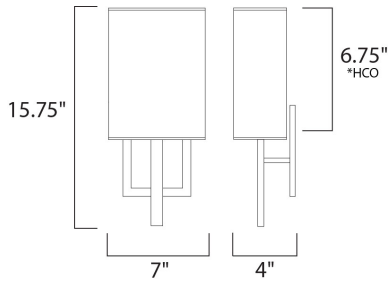

MEASUREMENTS

DIMENSION : 7" W x 15.75" H x 4" Ext
 MAX OAH : 4.92" W x 13.78" H
 HANGING WEIGHT : 2.38 lb

LAMPING

INPUT VOLTAGE : 120V
 LUMENS : 1,050 Rated
 BULB : 2 x 6W LED PCB Integrated , 12W Total
 BULB INCLUDED : (Integrated)
 DIMMABLE : Triac CL
 CRI : 80+ CRI
 COLOR_TEMP : 3000K