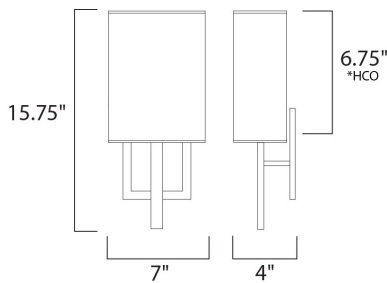

MEASUREMENTS

DIMENSION : 7" W x 15.75" H x 4" Ext
 MAX OAH : 4.92" W x 13.78" H
 HANGING WEIGHT : 2.38 lb

LAMPING

INPUT VOLTAGE : 120V
 LUMENS : 1,050 Rated
 BULB : 2 x 6W LED PCB Integrated , 12W Total
 BULB INCLUDED : (Integrated)
 DIMMABLE : Triac CL
 CRI : 80+ CRI
 COLOR_TEMP : 3000K