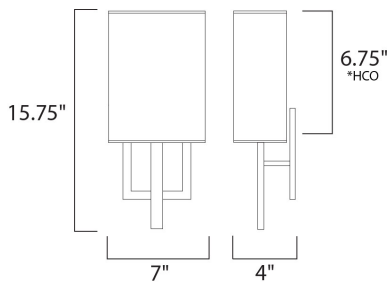

**MEASUREMENTS**

DIMENSION : 7" W x 15.75" H x 4" Ext  
 MAX OAH : 4.92" W x 13.78" H  
 HANGING WEIGHT : 2.38 lb

**LAMPING**

INPUT VOLTAGE : 120V  
 LUMENS : 1,050 Rated  
 BULB : 2 x 6W LED PCB Integrated , 12W Total  
 BULB INCLUDED : (Integrated)  
 DIMMABLE : Triac CL  
 CRI : 80+ CRI  
 COLOR\_TEMP : 3000K