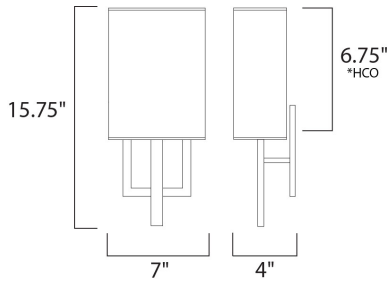

MEASUREMENTS

DIMENSION : 7" W x 15.75" H x 4" Ext
 MAX OAH : 4.92" W x 13.78" H
 HANGING WEIGHT : 2.38 lb

LAMPING

INPUT VOLTAGE : 120V
 LUMENS : 1,050 Rated
 BULB : 2 x 6W LED PCB Integrated , 12W Total
 BULB INCLUDED : (Integrated)
 DIMMABLE : Triac CL
 CRI : 80+ CRI
 COLOR_TEMP : 3000K