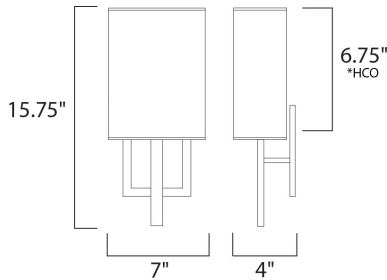

**MEASUREMENTS**

DIMENSION : 7" W x 15.75" H x 4" Ext  
 MAX OAH : 4.92" W x 13.78" H  
 HANGING WEIGHT : 2.38 lb

**LAMPING**

INPUT VOLTAGE : 120V  
 LUMENS : 1,050 Rated  
 BULB : 2 x 6W LED PCB Integrated , 12W Total  
 BULB INCLUDED : (Integrated)  
 DIMMABLE : Triac CL  
 CRI : 80+ CRI  
 COLOR\_TEMP : 3000K