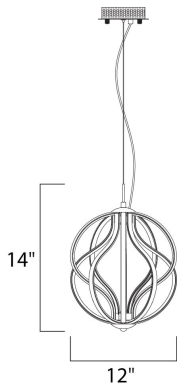

PRODUCT DESCRIPTION

A sculpture of durable steel and aluminum channel is gracefully formed with offsetting waves of motion. This collection is fully dimmable for a great combination of form and function.

MEASUREMENTS

DIMENSION : 12" L x 12" W x 14" H
 MAX OAH : 134" OAH
 CANOPY : 5.5" W x 2.5" H x 5.5" L
 HANGING WEIGHT : 5.1 lb

LAMPING

INPUT VOLTAGE : 120V
 LUMENS : 2,268 Rated (2,000 Del.)
 BULB : 1 x 32.5W LED PCB Integrated , 32W Total
 BULB INCLUDED : (Integrated)
 DIMMABLE : ELV
 CRI : 80+ CRI
 COLOR_TEMP : 3000K

FINISHES OPTION

- Black (BK)
- Polished Chrome (PC)

MATERIAL

Aluminum, Steel, Acrylic

RATINGS

cETLus
 Dry Location

ADDITIONAL

ADJUSTABLE
 SLOPE: 90
 RATED LIFE 35000 Hours
 OPERATING TEMPERATURE:
 -20°C (-4°F), 40°C (104°F)