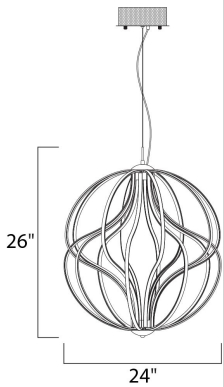

PRODUCT DESCRIPTION

A sculpture of durable steel and aluminum channel is gracefully formed with offsetting waves of motion. This collection is fully dimmable for a great combination of form and function.

MEASUREMENTS

DIMENSION : 24" L x 24" W x 26" H
 MAX OAH : 148" OAH
 CANOPY : 8" W x 2.75" H x 8" L
 HANGING WEIGHT : 11 lb

LAMPING

INPUT VOLTAGE : 120V
 LUMENS : 7,257 Rated (6,380 Del.)
 BULB : 1 x 104W LED PCB Integrated , 104W Total
 BULB INCLUDED : (Integrated)
 DIMMABLE : ELV
 CRI : 80+ CRI
 COLOR_TEMP : 3000K

FINISHES OPTION

-  Black (BK)
-  Polished Chrome (PC)

MATERIAL

Aluminum, Steel, Acrylic

RATINGS

cETLus
 Dry Location

ADDITIONAL

ADJUSTABLE
 SLOPE: 90
 RATED LIFE 35000 Hours
 OPERATING TEMPERATURE:
 -20°C (-4°F), 40°C (104°F)