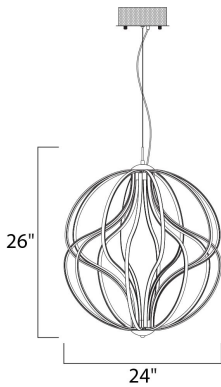

PRODUCT DESCRIPTION

A sculpture of durable steel and aluminum channel is gracefully formed with offsetting waves of motion. This collection is fully dimmable for a great combination of form and function.

MEASUREMENTS

DIMENSION : 24" L x 24" W x 26" H
 MAX OAH : 148" OAH
 CANOPY : 8" W x 2.75" H x 8" L
 HANGING WEIGHT : 11 lb

LAMPING

INPUT VOLTAGE : 120V
 LUMENS : 7,257 Rated (6,380 Del.)
 BULB : 1 x 104W LED PCB Integrated , 104W Total
 BULB INCLUDED : (Integrated)
 DIMMABLE : ELV
 CRI : 80+ CRI
 COLOR_TEMP : 3000K

FINISHES OPTION

- Black (BK)
- Polished Chrome (PC)

MATERIAL

Aluminum, Steel, Acrylic

RATINGS

cETLus
 Dry Location

ADDITIONAL

ADJUSTABLE
 SLOPE: 90
 RATED LIFE 35000 Hours
 OPERATING TEMPERATURE:
 -20°C (-4°F), 40°C (104°F)