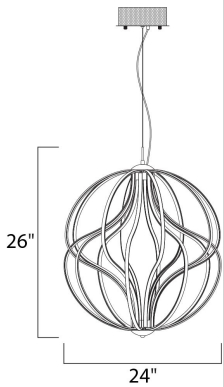

PRODUCT DESCRIPTION

A sculpture of durable steel and aluminum channel is gracefully formed with offsetting waves of motion. This collection is fully dimmable for a great combination of form and function.

MEASUREMENTS

DIMENSION : 24" L x 24" W x 26" H
 MAX OAH : 148" OAH
 CANOPY : 8" W x 2.75" H x 8" L
 HANGING WEIGHT : 11 lb

LAMPING

INPUT VOLTAGE : 120V
 LUMENS : 7,257 Rated (6,380 Del.)
 BULB : 1 x 104W LED PCB Integrated , 104W Total
 BULB INCLUDED : (Integrated)
 DIMMABLE : ELV
 CRI : 80+ CRI
 COLOR_TEMP : 3000K

FINISHES OPTION

- Black (BK)
- Polished Chrome (PC)

MATERIAL

Aluminum, Steel, Acrylic

RATINGS

cETLus
 Dry Location

ADDITIONAL

ADJUSTABLE
 SLOPE: 90
 RATED LIFE 35000 Hours
 OPERATING TEMPERATURE:
 -20°C (-4°F), 40°C (104°F)