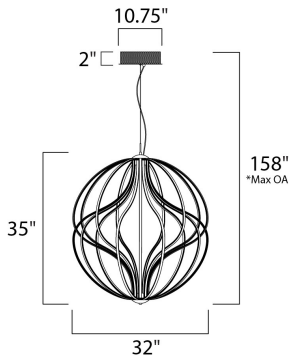

\*max overall height

**MEASUREMENTS**

- DIMENSION : 31" L x 31" W x 35" H
- MAX OAH : 158" OAH
- CANOPY : 9.75" W x 2.75" H x 9.75" L
- HANGING WEIGHT : 16.5 lb

**LAMPING**

- INPUT VOLTAGE : 120V
- LUMENS : 10,430 Rated (9,180 Del.)
- BULB : 1 x 149W LED PCB Integrated , 149W Total
- BULB INCLUDED : (Integrated)
- DIMMABLE : ELV
- CRI : 80+ CRI
- COLOR\_TEMP : 3000K