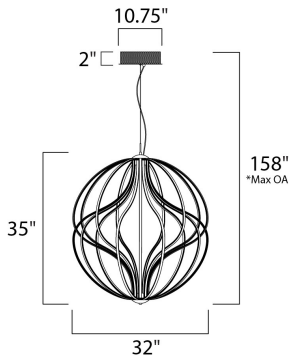

\*max overall height

**MEASUREMENTS**

DIMENSION : 31" L x 31" W x 35" H  
 MAX OAH : 158" OAH  
 CANOPY : 9.75" W x 2.75" H x 9.75" L  
 HANGING WEIGHT : 16.5 lb

**LAMPING**

INPUT VOLTAGE : 120V  
 LUMENS : 10,430 Rated (9,180 Del.)  
 BULB : 1 x 149W LED PCB Integrated , 149W Total  
 BULB INCLUDED : (Integrated)  
 DIMMABLE : ELV  
 CRI : 80+ CRI  
 COLOR\_TEMP : 3000K