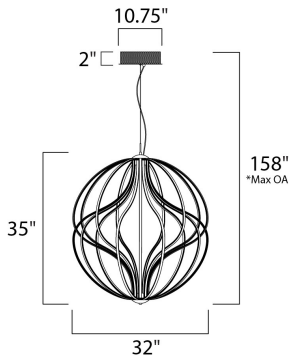

*max overall height

MEASUREMENTS

- DIMENSION : 31" L x 31" W x 35" H
- MAX OAH : 158" OAH
- CANOPY : 9.75" W x 2.75" H x 9.75" L
- HANGING WEIGHT : 16.5 lb

LAMPING

- INPUT VOLTAGE : 120V
- LUMENS : 10,430 Rated (9,180 Del.)
- BULB : 1 x 149W LED PCB Integrated , 149W Total
- BULB INCLUDED : (Integrated)
- DIMMABLE : ELV
- CRI : 80+ CRI
- COLOR_TEMP : 3000K

FINISHES OPTION

-  Black (BK)
-  Polished Chrome (PC)

MATERIAL

Aluminum, Steel, Acrylic

RATINGS

cETLus
Dry Location

ADDITIONAL

ADJUSTABLE
SLOPE: 90
RATED LIFE 35000 Hours
OPERATING TEMPERATURE:
-20°C (-4°F), 40°C (104°F)