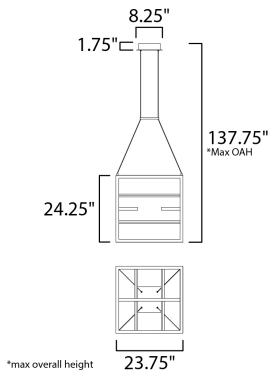

MEASUREMENTS

DIMENSION : 23.75" L x 23.75" W x 24.25" H
 MAX OAH : 137.75" OAH
 CANOPY : 8.25" W x 1.75" H x 8.25" L
 HANGING WEIGHT : 16.94 lb

LAMPING

INPUT VOLTAGE : 120V
 LUMENS : 3,570 Rated (2,130 Del.)
 BULB : 4 x 44W LED PCB Integrated , 51W Total
 BULB INCLUDED : (Integrated)
 DIMMABLE : ELV or Triac CL
 CRI : 90+ CRI
 COLOR_TEMP : 3000K

FINISHES OPTION

 Black / Gold (BKGLD)

MATERIAL

Steel, Aluminum

RATINGS

cETLus
 Dry Location

ADDITIONAL

ADJUSTABLE
 SLOPE: 70
 RATED LIFE 25000 Hours
 OPERATING TEMPERATURE:
 -20°C (-4°F), 40°C (104°F)