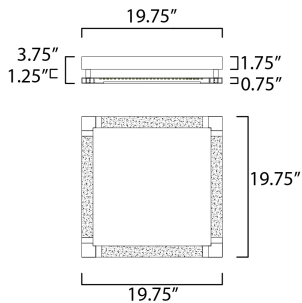

**PRODUCT DESCRIPTION**

Simple shapes constructed of rectangular aluminum channels of Matte White rotate on a frame to allow for excellent control of direction of light. Alternate up and down lighting for even room illumination and unique lighting effect.

**MEASUREMENTS**

DIMENSION : 19.75" L x 19.75" W x 3.75" H  
 MAX OAH : 3.75" OAH  
 CANOPY : 19.75" W x 1.75" H x 19.75" L  
 HANGING WEIGHT : 10.96 lb

**LAMPING**

INPUT VOLTAGE : 120-277V  
 LUMENS : 2,400 Rated (2,100 Del.)  
 BULB : 1 x 30W LED PCB Integrated , 30W Total  
 BULB INCLUDED : (Integrated)  
 DIMMABLE : ELV or Triac CL  
 CRI : 80 CRI  
 COLOR\_TEMP : 3000K