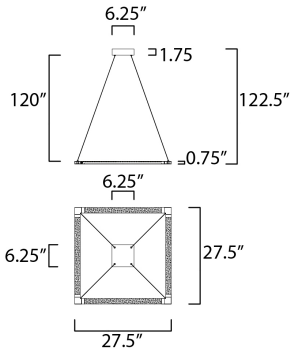

PRODUCT DESCRIPTION

Simple shapes constructed of rectangular aluminum channels of Matte White rotate on a frame to allow for excellent control of direction of light. Alternate up and down lighting for even room illumination and unique lighting effect.

MEASUREMENTS

DIMENSION : 27.5" L x 27.5" W x 3.5" H
 MAX OAH : 122.5" OAH
 CANOPY : 6.25" W x 1.75" H x 6.25" L
 HANGING WEIGHT : 8.36 lb

LAMPING

INPUT VOLTAGE : 120-277V
 LUMENS : 3,760 Rated (3,290 Del.)
 BULB : 1 x 47W LED PCB Integrated , 47W Total
 BULB INCLUDED : (Integrated)
 DIMMABLE : ELV
 CRI : 80 CRI
 COLOR_TEMP : 3000K