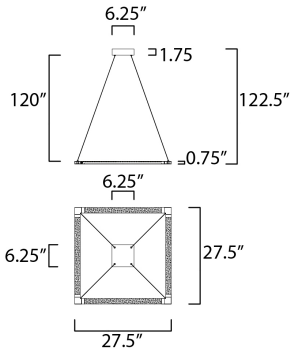

**PRODUCT DESCRIPTION**

Simple shapes constructed of rectangular aluminum channels of Matte White rotate on a frame to allow for excellent control of direction of light. Alternate up and down lighting for even room illumination and unique lighting effect.

**MEASUREMENTS**

DIMENSION : 27.5" L x 27.5" W x 3.5" H  
 MAX OAH : 122.5" OAH  
 CANOPY : 6.25" W x 1.75" H x 6.25" L  
 HANGING WEIGHT : 8.36 lb

**LAMPING**

INPUT VOLTAGE : 120-277V  
 LUMENS : 3,760 Rated (3,290 Del.)  
 BULB : 1 x 47W LED PCB Integrated , 47W Total  
 BULB INCLUDED : (Integrated)  
 DIMMABLE : ELV  
 CRI : 80 CRI  
 COLOR\_TEMP : 3000K