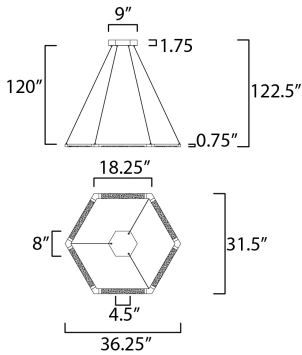

PRODUCT DESCRIPTION

Simple shapes constructed of rectangular aluminum channels of Matte White rotate on a frame to allow for excellent control of direction of light. Alternate up and down lighting for even room illumination and unique lighting effect.

MEASUREMENTS

DIMENSION : 36.25" L x 31.5" W x 0.75" H
 MAX OAH : 122.5" OAH
 CANOPY : 8" W x 1.75" H x 9" L
 HANGING WEIGHT : 8.492 lb

LAMPING

INPUT VOLTAGE : 120-277V
 LUMENS : 3,760 Rated (3,290 Del.)
 BULB : 1 x 47W LED PCB Integrated , 47W Total
 BULB INCLUDED : (Integrated)
 DIMMABLE : ELV or Triac CL
 CRI : 80 CRI
 COLOR_TEMP : 3000K

FINISHES OPTION

Matte White (MW)

MATERIAL

Aluminum, Steel, Acrylic

RATINGS

cETLus
 Dry Location

ADDITIONAL

SLOPE: 70
 RATED LIFE 50000 Hours
 OPERATING TEMPERATURE:
 -20°C (-4°F), 40°C (104°F)