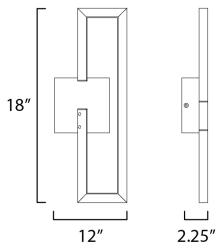

**PRODUCT DESCRIPTION**

A cubist work of art, the Penrose collection carefully calculates the structural form of a cube space when corners do not meet. This tracery of this shape is emphasized by its dedicated LED light source housed within aluminum channels and then cast in various directions. Available in Matte Black or Gold, this series is a feat of human engineering in design. Translating a mathematical challenge into a sculptural work of art with the function of delivering light to interior spaces.

**MEASUREMENTS**

DIMENSION : 7" W x 18" H x 2.25" Ext  
 MAX OAH : 5" W x 5" H  
 HANGING WEIGHT : 1.94 lb

**LAMPING**

INPUT VOLTAGE : 120-277V  
 LUMENS : 700 Rated (490 Del.)  
 BULB : 1 x 14W LED DC Integrated , 14W Total  
 BULB INCLUDED : (Integrated)  
 CRI : 90 CRI  
 COLOR\_TEMP : 3000K