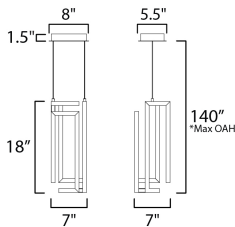

**PRODUCT DESCRIPTION**

A cubist work of art, the Penrose collection carefully calculates the structural form of a cube space when corners do not meet. This tracery of this shape is emphasized by its dedicated LED light source housed within aluminum channels and then cast in various directions. Available in Matte Black or Gold, this series is a feat of human engineering in design. Translating a mathematical challenge into a sculptural work of art with the function of delivering light to interior spaces.

**MEASUREMENTS**

- DIMENSION : 7" L x 7" W x 18" H
- MAX OAH : 140" OAH
- CANOPY : 5.5" W x 1.5" H x 8" L
- HANGING WEIGHT : 5.7 lb

**LAMPING**

- INPUT VOLTAGE : 120V
- LUMENS : 1,840 Rated (630 Del.)
- BULB : 1 x 23W LED PCB Integrated , 23W Total
- BULB INCLUDED : (Integrated)
- DIMMABLE : Triac CL
- CRI : 90 CRI
- COLOR\_TEMP : 3000K

\*max overall height

**FINISHES OPTION**

- Black (BK)
- Gold (GLD)

**MATERIAL**

Aluminum, Steel

**RATINGS**

cETLus  
Dry Location

**ADDITIONAL**