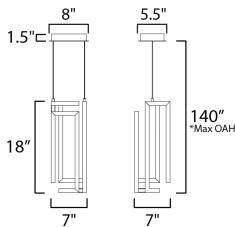

**PRODUCT DESCRIPTION**

A cubist work of art, the Penrose collection carefully calculates the structural form of a cube space when corners do not meet. This tracery of this shape is emphasized by its dedicated LED light source housed within aluminum channels and then cast in various directions. Available in Matte Black or Gold, this series is a feat of human engineering in design. Translating a mathematical challenge into a sculptural work of art with the function of delivering light to interior spaces.

**MEASUREMENTS**

DIMENSION : 7" L x 7" W x 18" H  
 MAX OAH : 140" OAH  
 CANOPY : 5.5" W x 1.5" H x 8" L  
 HANGING WEIGHT : 5.7 lb

**LAMPING**

INPUT VOLTAGE : 120V  
 LUMENS : 1,840 Rated (630 Del.)  
 BULB : 1 x 23W LED PCB Integrated , 23W Total  
 BULB INCLUDED : (Integrated)  
 DIMMABLE : Triac CL  
 CRI : 90 CRI  
 COLOR\_TEMP : 3000K

\*max overall height

**FINISHES OPTION**

- Black (BK)
- Gold (GLD)

**MATERIAL**

Aluminum, Steel

**RATINGS**

cETLus  
 Dry Location

**ADDITIONAL**