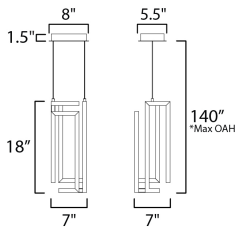

**PRODUCT DESCRIPTION**

A cubist work of art, the Penrose collection carefully calculates the structural form of a cube space when corners do not meet. This tracery of this shape is emphasized by its dedicated LED light source housed within aluminum channels and then cast in various directions. Available in Matte Black or Gold, this series is a feat of human engineering in design. Translating a mathematical challenge into a sculptural work of art with the function of delivering light to interior spaces.

**MEASUREMENTS**

- DIMENSION : 7" L x 7" W x 18" H
- MAX OAH : 140" OAH
- CANOPY : 5.5" W x 1.5" H x 8" L
- HANGING WEIGHT : 5.7 lb

**LAMPING**

- INPUT VOLTAGE : 120V
- LUMENS : 1,840 Rated (810 Del.)
- BULB : 1 x 23W LED PCB Integrated , 23W Total
- BULB INCLUDED : (Integrated)
- DIMMABLE : Triac CL
- CRI : 90 CRI
- COLOR\_TEMP : 3000K

\*max overall height

**FINISHES OPTION**

- Black (BK)
- Gold (GLD)

**MATERIAL**

Aluminum, Steel

**RATINGS**

cETLus  
Dry Location

**ADDITIONAL**