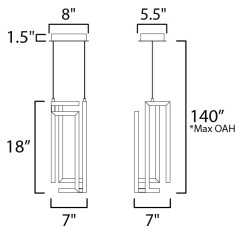

PRODUCT DESCRIPTION

A cubist work of art, the Penrose collection carefully calculates the structural form of a cube space when corners do not meet. This tracery of this shape is emphasized by its dedicated LED light source housed within aluminum channels and then cast in various directions. Available in Matte Black or Gold, this series is a feat of human engineering in design. Translating a mathematical challenge into a sculptural work of art with the function of delivering light to interior spaces.

MEASUREMENTS

- DIMENSION : 7" L x 7" W x 18" H
- MAX OAH : 140" OAH
- CANOPY : 5.5" W x 1.5" H x 8" L
- HANGING WEIGHT : 5.7 lb

LAMPING

- INPUT VOLTAGE : 120V
- LUMENS : 1,840 Rated (630 Del.)
- BULB : 1 x 23W LED PCB Integrated , 23W Total
- BULB INCLUDED : (Integrated)
- DIMMABLE : Triac CL
- CRI : 90 CRI
- COLOR_TEMP : 3000K

*max overall height

FINISHES OPTION

- Black (BK)
- Gold (GLD)

MATERIAL

Aluminum, Steel

RATINGS

cETLus
Dry Location

ADDITIONAL