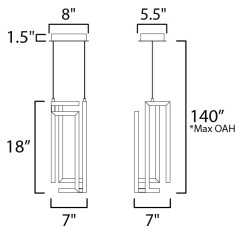

PRODUCT DESCRIPTION

A cubist work of art, the Penrose collection carefully calculates the structural form of a cube space when corners do not meet. This tracery of this shape is emphasized by its dedicated LED light source housed within aluminum channels and then cast in various directions. Available in Matte Black or Gold, this series is a feat of human engineering in design. Translating a mathematical challenge into a sculptural work of art with the function of delivering light to interior spaces.

MEASUREMENTS

- DIMENSION : 7" L x 7" W x 18" H
- MAX OAH : 140" OAH
- CANOPY : 5.5" W x 1.5" H x 8" L
- HANGING WEIGHT : 5.7 lb

LAMPING

- INPUT VOLTAGE : 120V
- LUMENS : 1,840 Rated (810 Del.)
- BULB : 1 x 23W LED PCB Integrated , 23W Total
- BULB INCLUDED : (Integrated)
- DIMMABLE : Triac CL
- CRI : 90 CRI
- COLOR_TEMP : 3000K

*max overall height

FINISHES OPTION

- Black (BK)
- Gold (GLD)

MATERIAL

Aluminum, Steel

RATINGS

cETLus
Dry Location

ADDITIONAL