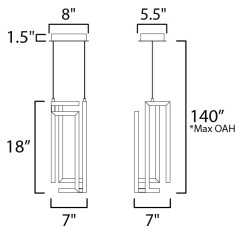

**PRODUCT DESCRIPTION**

A cubist work of art, the Penrose collection carefully calculates the structural form of a cube space when corners do not meet. This tracery of this shape is emphasized by its dedicated LED light source housed within aluminum channels and then cast in various directions. Available in Matte Black or Gold, this series is a feat of human engineering in design. Translating a mathematical challenge into a sculptural work of art with the function of delivering light to interior spaces.

**MEASUREMENTS**

DIMENSION : 7" L x 7" W x 18" H  
 MAX OAH : 140" OAH  
 CANOPY : 5.5" W x 1.5" H x 8" L  
 HANGING WEIGHT : 5.7 lb

**LAMPING**

INPUT VOLTAGE : 120V  
 LUMENS : 1,840 Rated (810 Del.)  
 BULB : 1 x 23W LED PCB Integrated , 23W Total  
 BULB INCLUDED : (Integrated)  
 DIMMABLE : Triac CL  
 CRI : 90 CRI  
 COLOR\_TEMP : 3000K

\*max overall height

**FINISHES OPTION**

- Black (BK)
- Gold (GLD)

**MATERIAL**

Aluminum, Steel

**RATINGS**

cETLus  
 Dry Location

**ADDITIONAL**