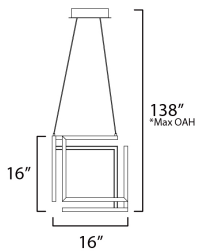

PRODUCT DESCRIPTION

A cubist work of art, the Penrose collection carefully calculates the structural form of a cube space when corners do not meet. This tracery of this shape is emphasized by its dedicated LED light source housed within aluminum channels and then cast in various directions. Available in Matte Black or Gold, this series is a feat of human engineering in design. Translating a mathematical challenge into a sculptural work of art with the function of delivering light to interior spaces.

MEASUREMENTS

DIMENSION : 16" L x 16" W x 16" H
 MAX OAH : 138" OAH
 HANGING WEIGHT : 8.16 lb

LAMPING

INPUT VOLTAGE : V
 LUMENS : 2,700 Rated (1,700 Del.)
 BULB : 1 x 54W LED DC Integrated , 54W Total
 BULB INCLUDED : (Integrated)
 DIMMABLE :
 CRI : 90 CRI
 COLOR_TEMP : 3000K

*max overall height

FINISHES OPTION

- Black (BK)
- Gold (GLD)

MATERIAL

Aluminum, Steel

RATINGS

Dry Location

ADDITIONAL