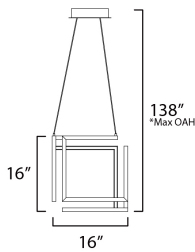

**PRODUCT DESCRIPTION**

A cubist work of art, the Penrose collection carefully calculates the structural form of a cube space when corners do not meet. This tracery of this shape is emphasized by its dedicated LED light source housed within aluminum channels and then cast in various directions. Available in Matte Black or Gold, this series is a feat of human engineering in design. Translating a mathematical challenge into a sculptural work of art with the function of delivering light to interior spaces.

**MEASUREMENTS**

DIMENSION : 16" L x 16" W x 16" H  
 MAX OAH : 138" OAH  
 HANGING WEIGHT : 8.16 lb

**LAMPING**

INPUT VOLTAGE : V  
 LUMENS : 2,700 Rated (1,700 Del.)  
 BULB : 1 x 54W LED DC Integrated , 54W Total  
 BULB INCLUDED : (Integrated)  
 DIMMABLE :  
 CRI : 90 CRI  
 COLOR\_TEMP : 3000K

\*max overall height

**FINISHES OPTION**

- Black (BK)
- Gold (GLD)

**MATERIAL**

Aluminum, Steel

**RATINGS**

Dry Location

**ADDITIONAL**