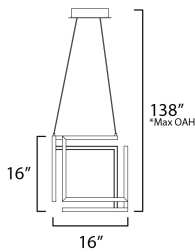

PRODUCT DESCRIPTION

A cubist work of art, the Penrose collection carefully calculates the structural form of a cube space when corners do not meet. This tracery of this shape is emphasized by its dedicated LED light source housed within aluminum channels and then cast in various directions. Available in Matte Black or Gold, this series is a feat of human engineering in design. Translating a mathematical challenge into a sculptural work of art with the function of delivering light to interior spaces.

MEASUREMENTS

DIMENSION : 16" L x 16" W x 16" H
 MAX OAH : 138" OAH
 HANGING WEIGHT : 8.16 lb

LAMPING

INPUT VOLTAGE : V
 LUMENS : 2,700 Rated (1,700 Del.)
 BULB : 1 x 54W LED DC Integrated , 54W Total
 BULB INCLUDED : (Integrated)
 DIMMABLE :
 CRI : 90 CRI
 COLOR_TEMP : 3000K

*max overall height

FINISHES OPTION

- Black (BK)
- Gold (GLD)

MATERIAL

Aluminum, Steel

RATINGS

Dry Location

ADDITIONAL