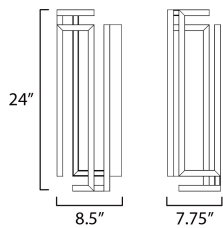

**PRODUCT DESCRIPTION**

A cubist work of art, the Penrose collection carefully calculates the structural form of a cube space when corners do not meet. This tracery of this shape is emphasized by its dedicated LED light source housed within aluminum channels and then cast in various directions. Available in Matte Black or Gold, this series is a feat of human engineering in design. Translating a mathematical challenge into a sculptural work of art with the function of delivering light to interior spaces.

**MEASUREMENTS**

DIMENSION : 8.5" W x 24" H x 7.75" Ext  
 MAX OAH : 20" W x 5.5" H  
 HANGING WEIGHT : 8.88 lb

**LAMPING**

INPUT VOLTAGE : V  
 LUMENS : 1,500 Rated (950 Del.)  
 BULB : 1 x 30W LED DC Integrated , 30W Total  
 BULB INCLUDED : (Integrated)  
 DIMMABLE :  
 CRI : 90 CRI  
 COLOR\_TEMP : 3000K

**FINISHES OPTION**

-  Black (BK)
-  Gold (GLD)

**MATERIAL**

Aluminum, Steel

**RATINGS**

Damp Location

**ADDITIONAL**

INSTALL UP/DOWN: Any  
 OPERATING TEMPERATURE:  
 -20°C (-4°F), 40°C (104°F)