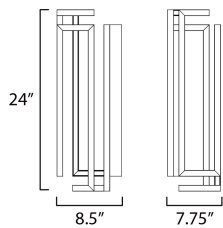

PRODUCT DESCRIPTION

A cubist work of art, the Penrose collection carefully calculates the structural form of a cube space when corners do not meet. This tracery of this shape is emphasized by its dedicated LED light source housed within aluminum channels and then cast in various directions. Available in Matte Black or Gold, this series is a feat of human engineering in design. Translating a mathematical challenge into a sculptural work of art with the function of delivering light to interior spaces.

MEASUREMENTS

DIMENSION : 8.5" W x 24" H x 7.75" Ext
 MAX OAH : 20" W x 5.5" H
 HANGING WEIGHT : 8.88 lb

LAMPING

INPUT VOLTAGE : V
 LUMENS : 1,500 Rated (950 Del.)
 BULB : 1 x 30W LED DC Integrated , 30W Total
 BULB INCLUDED : (Integrated)
 DIMMABLE :
 CRI : 90 CRI
 COLOR_TEMP : 3000K

FINISHES OPTION

-  Black (BK)
-  Gold (GLD)

MATERIAL

Aluminum, Steel

RATINGS

Damp Location

ADDITIONAL

INSTALL UP/DOWN: Any
 OPERATING TEMPERATURE:
 -20°C (-4°F), 40°C (104°F)