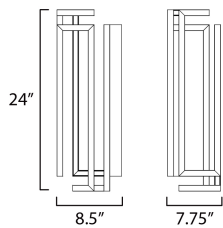

PRODUCT DESCRIPTION

A cubist work of art, the Penrose collection carefully calculates the structural form of a cube space when corners do not meet. This tracery of this shape is emphasized by its dedicated LED light source housed within aluminum channels and then cast in various directions. Available in Matte Black or Gold, this series is a feat of human engineering in design. Translating a mathematical challenge into a sculptural work of art with the function of delivering light to interior spaces.

MEASUREMENTS

DIMENSION : 8.5" W x 24" H x 7.75" Ext
 MAX OAH : 20" W x 5.5" H
 HANGING WEIGHT : 8.88 lb

LAMPING

INPUT VOLTAGE : V
 LUMENS : 1,500 Rated (950 Del.)
 BULB : 1 x 30W LED DC Integrated , 30W Total
 BULB INCLUDED : (Integrated)
 DIMMABLE :
 CRI : 90 CRI
 COLOR_TEMP : 3000K

FINISHES OPTION

- Black (BK)
- Gold (GLD)

MATERIAL

Aluminum, Steel

RATINGS

Damp Location

ADDITIONAL

INSTALL UP/DOWN: Any
 OPERATING TEMPERATURE:
 -20°C (-4°F), 40°C (104°F)