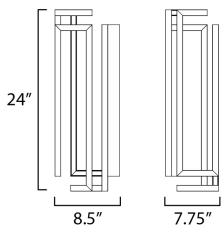

**PRODUCT DESCRIPTION**

A cubist work of art, the Penrose collection carefully calculates the structural form of a cube space when corners do not meet. This tracery of this shape is emphasized by its dedicated LED light source housed within aluminum channels and then cast in various directions. Available in Matte Black or Gold, this series is a feat of human engineering in design. Translating a mathematical challenge into a sculptural work of art with the function of delivering light to interior spaces.

**MEASUREMENTS**

DIMENSION : 8.5" W x 24" H x 7.75" Ext  
 MAX OAH : 20" W x 5.5" H  
 HANGING WEIGHT : 8.88 lb

**LAMPING**

INPUT VOLTAGE : V  
 LUMENS : 1,500 Rated (950 Del.)  
 BULB : 1 x 30W LED DC Integrated , 30W Total  
 BULB INCLUDED : (Integrated)  
 DIMMABLE :  
 CRI : 90 CRI  
 COLOR\_TEMP : 3000K

**FINISHES OPTION**

- Black (BK)
- Gold (GLD)

**MATERIAL**

Aluminum, Steel

**RATINGS**

Damp Location

**ADDITIONAL**

INSTALL UP/DOWN: Any  
 OPERATING TEMPERATURE:  
 -20°C (-4°F), 40°C (104°F)