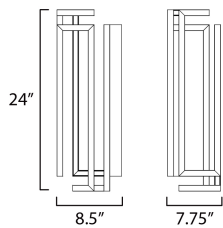

**PRODUCT DESCRIPTION**

A cubist work of art, the Penrose collection carefully calculates the structural form of a cube space when corners do not meet. This tracery of this shape is emphasized by its dedicated LED light source housed within aluminum channels and then cast in various directions. Available in Matte Black or Gold, this series is a feat of human engineering in design. Translating a mathematical challenge into a sculptural work of art with the function of delivering light to interior spaces.

**MEASUREMENTS**

DIMENSION : 8.5" W x 24" H x 7.75" Ext  
 MAX OAH : 20" W x 5.5" H  
 HANGING WEIGHT : 8.88 lb

**LAMPING**

INPUT VOLTAGE : V  
 LUMENS : 1,500 Rated (950 Del.)  
 BULB : 1 x 30W LED DC Integrated , 30W Total  
 BULB INCLUDED : (Integrated)  
 DIMMABLE :  
 CRI : 90 CRI  
 COLOR\_TEMP : 3000K

**FINISHES OPTION**

- Black (BK)
- Gold (GLD)

**MATERIAL**

Aluminum, Steel

**RATINGS**

Damp Location

**ADDITIONAL**

INSTALL UP/DOWN: Any  
 OPERATING TEMPERATURE:  
 -20°C (-4°F), 40°C (104°F)