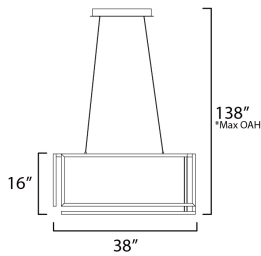

PRODUCT DESCRIPTION

A cubist work of art, the Penrose collection carefully calculates the structural form of a cube space when corners do not meet. This tracery of this shape is emphasized by its dedicated LED light source housed within aluminum channels and then cast in various directions. Available in Matte Black or Gold, this series is a feat of human engineering in design. Translating a mathematical challenge into a sculptural work of art with the function of delivering light to interior spaces.

MEASUREMENTS

DIMENSION : 16" L x 16" W x 38" H
 MAX OAH : 138" OAH
 CANOPY : 17" W x 2.25" H x 6" L
 HANGING WEIGHT : 14.77 lb

LAMPING

INPUT VOLTAGE : V
 LUMENS : 5,400 Rated (3,420 Del.)
 BULB : 1 x 108W LED DC Integrated , 108W Total
 BULB INCLUDED : (Integrated)
 DIMMABLE :
 CRI : 90 CRI
 COLOR_TEMP : 3000K

*max overall height

FINISHES OPTION

- Black (BK)
- Gold (GLD)

MATERIAL

Aluminum, Steel

RATINGS

Dry Location

ADDITIONAL