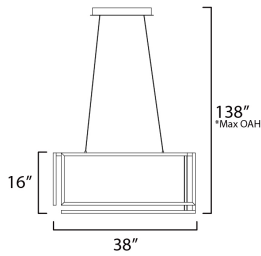

**PRODUCT DESCRIPTION**

A cubist work of art, the Penrose collection carefully calculates the structural form of a cube space when corners do not meet. This tracery of this shape is emphasized by its dedicated LED light source housed within aluminum channels and then cast in various directions. Available in Matte Black or Gold, this series is a feat of human engineering in design. Translating a mathematical challenge into a sculptural work of art with the function of delivering light to interior spaces.

**MEASUREMENTS**

- DIMENSION : 16" L x 16" W x 38" H
- MAX OAH : 138" OAH
- CANOPY : 17" W x 2.25" H x 6" L
- HANGING WEIGHT : 14.77 lb

**LAMPING**

- LUMENS : 5,400 Rated (3,420 Del.)
- BULB : 1 x 108W LED DC Integrated , 108W Total
- BULB INCLUDED : (Integrated)
- CRI : 90 CRI
- COLOR\_TEMP : 3000K

\*max overall height

**FINISHES OPTION**

- Black (BK)
- Gold (GLD)

**MATERIAL**

Aluminum, Steel

**RATINGS**

Dry Location

**ADDITIONAL**