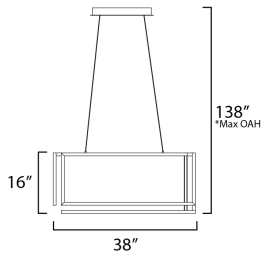

**PRODUCT DESCRIPTION**

A cubist work of art, the Penrose collection carefully calculates the structural form of a cube space when corners do not meet. This tracery of this shape is emphasized by its dedicated LED light source housed within aluminum channels and then cast in various directions. Available in Matte Black or Gold, this series is a feat of human engineering in design. Translating a mathematical challenge into a sculptural work of art with the function of delivering light to interior spaces.

**MEASUREMENTS**

- DIMENSION : 16" L x 16" W x 38" H
- MAX OAH : 138" OAH
- CANOPY : 17" W x 2.25" H x 6" L
- HANGING WEIGHT : 14.77 lb

**LAMPING**

- LUMENS : 5,400 Rated (3,420 Del.)
- BULB : 1 x 108W LED DC Integrated , 108W Total
- BULB INCLUDED : (Integrated)
- CRI : 90 CRI
- COLOR\_TEMP : 3000K

\*max overall height

**FINISHES OPTION**

- Black (BK)
- Gold (GLD)

**MATERIAL**

Aluminum, Steel

**RATINGS**

Dry Location

**ADDITIONAL**