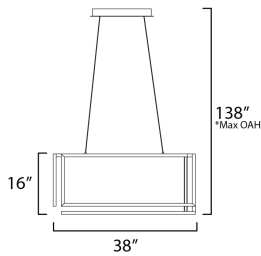

*max overall height

Always consult a qualified electrician before installing any lighting product.