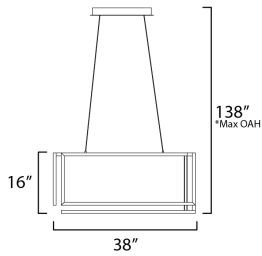

PRODUCT DESCRIPTION

A cubist work of art, the Penrose collection carefully calculates the structural form of a cube space when corners do not meet. This tracery of this shape is emphasized by its dedicated LED light source housed within aluminum channels and then cast in various directions. Available in Matte Black or Gold, this series is a feat of human engineering in design. Translating a mathematical challenge into a sculptural work of art with the function of delivering light to interior spaces.

MEASUREMENTS

- DIMENSION : 16" L x 16" W x 38" H
- MAX OAH : 138" OAH
- CANOPY : 17" W x 2.25" H x 6" L
- HANGING WEIGHT : 14.77 lb

LAMPING

- LUMENS : 5,400 Rated (3,420 Del.)
- BULB : 1 x 108W LED DC Integrated , 108W Total
- BULB INCLUDED : (Integrated)
- CRI : 90 CRI
- COLOR_TEMP : 3000K

*max overall height

FINISHES OPTION

- Black (BK)
- Gold (GLD)

MATERIAL

Aluminum, Steel

RATINGS

Dry Location

ADDITIONAL