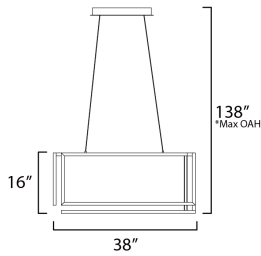

PRODUCT DESCRIPTION

A cubist work of art, the Penrose collection carefully calculates the structural form of a cube space when corners do not meet. This tracery of this shape is emphasized by its dedicated LED light source housed within aluminum channels and then cast in various directions. Available in Matte Black or Gold, this series is a feat of human engineering in design. Translating a mathematical challenge into a sculptural work of art with the function of delivering light to interior spaces.

MEASUREMENTS

- DIMENSION : 16" L x 16" W x 38" H
- MAX OAH : 138" OAH
- CANOPY : 17" W x 2.25" H x 6" L
- HANGING WEIGHT : 14.77 lb

LAMPING

- LUMENS : 5,400 Rated (3,420 Del.)
- BULB : 1 x 108W LED DC Integrated , 108W Total
- BULB INCLUDED : (Integrated)
- CRI : 90 CRI
- COLOR_TEMP : 3000K

*max overall height

FINISHES OPTION

- Black (BK)
- Gold (GLD)

MATERIAL

Aluminum, Steel

RATINGS

Dry Location

ADDITIONAL