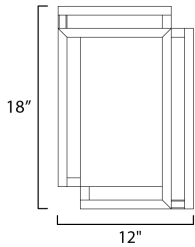

**PRODUCT DESCRIPTION**

A cubist work of art, the Penrose collection carefully calculates the structural form of a cube space when corners do not meet. This tracery of this shape is emphasized by its dedicated LED light source housed within aluminum channels and then cast in various directions. Available in Matte Black or Gold, this series is a feat of human engineering in design. Translating a mathematical challenge into a sculptural work of art with the function of delivering light to interior spaces.

**MEASUREMENTS**

DIMENSION : 12" W x 18" H x 4.5" Ext  
 MAX OAH : 8" W x 14" H  
 HANGING WEIGHT : 6.6 lb

**LAMPING**

INPUT VOLTAGE : 120V  
 LUMENS : 1,840 Rated (470 Del.)  
 BULB : 1 x 23W LED PCB Integrated , 23W Total  
 BULB INCLUDED : (Integrated)  
 DIMMABLE : Triac CL  
 CRI : 90 CRI  
 COLOR\_TEMP : 3000K