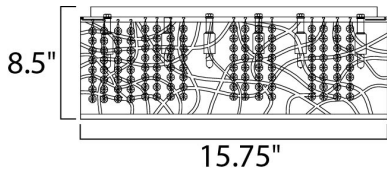

MEASUREMENTS

DIMENSION : 15.75" W x 8.75" H
 HANGING WEIGHT : 8 lb

LAMPING

INPUT VOLTAGE : 120V
 LUMENS : 3,150 Rated (2,800 Del.)
 BULB : 7 x 4W LED G9 , 28W Total
 BULB INCLUDED : (Included)
 DIMMABLE : Yes
 CRI : 80+ CRI
 COLOR_TEMP : 3000K