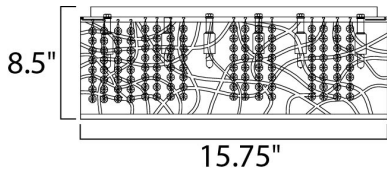

**MEASUREMENTS**

DIMENSION : 15.75" W x 8.75" H  
 HANGING WEIGHT : 8 lb

**LAMPING**

INPUT VOLTAGE : 120V  
 LUMENS : 3,150 Rated (2,800 Del.)  
 BULB : 7 x 4W LED G9 , 28W Total  
 BULB INCLUDED : (Included)  
 DIMMABLE : Yes  
 CRI : 80+ CRI  
 COLOR\_TEMP : 3000K