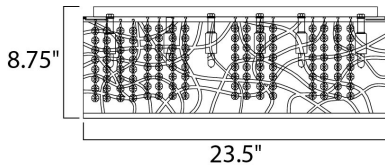

MEASUREMENTS

DIMENSION : 23.5" W x 8.75" H
 HANGING WEIGHT : 14.74 lb

LAMPING

INPUT VOLTAGE : 120V
 LUMENS : 4,050 Rated (3,600 Del.)
 BULB : 9 x 4W LED G9 , 36W Total
 BULB INCLUDED : (Included)
 DIMMABLE : Yes
 CRI : 80+ CRI
 COLOR_TEMP : 3000K