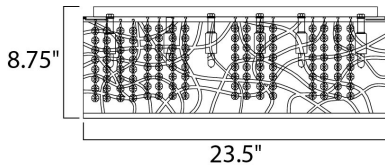

**MEASUREMENTS**

DIMENSION : 23.5" W x 8.75" H  
 HANGING WEIGHT : 14.74 lb

**LAMPING**

INPUT VOLTAGE : 120V  
 LUMENS : 4,050 Rated (3,600 Del.)  
 BULB : 9 x 4W LED G9 , 36W Total  
 BULB INCLUDED : (Included)  
 DIMMABLE : Yes  
 CRI : 80+ CRI  
 COLOR\_TEMP : 3000K