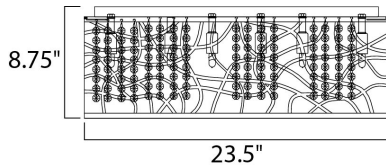

MEASUREMENTS

DIMENSION : 23.5" W x 8.75" H
 HANGING WEIGHT : 14.74 lb

LAMPING

INPUT VOLTAGE : 120V
 LUMENS : 4,050 Rated (3,600 Del.)
 BULB : 9 x 4W LED G9 , 36W Total
 BULB INCLUDED : (Included)
 DIMMABLE : Yes
 CRI : 80+ CRI
 COLOR_TEMP : 3000K