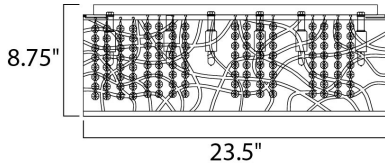

MEASUREMENTS

DIMENSION : 23.5" W x 8.75" H
 HANGING WEIGHT : 14.74 lb

LAMPING

INPUT VOLTAGE : 120V
 LUMENS : 4,050 Rated (3,600 Del.)
 BULB : 9 x 4W LED G9 , 36W Total
 BULB INCLUDED : (Included)
 DIMMABLE : Yes
 CRI : 80+ CRI
 COLOR_TEMP : 3000K