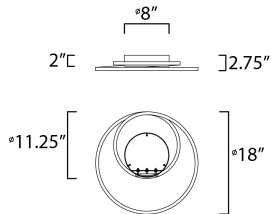

PRODUCT DESCRIPTION

This playful design of a continuous channel spiraling from the canopy to create unique lighting sculptures. LED mounted inside the channel provides ample illumination with an indirect effect.

MEASUREMENTS

DIMENSION : 18" L x 18" W x 2.75" H
 CANOPY : 8" W x 2" H x 8" L
 HANGING WEIGHT : 4 lb

LAMPING

INPUT VOLTAGE : 120V
 LUMENS : 3,710 Rated (3,200 Del.)
 BULB : 1 x 53W LED PCB Integrated , 53W Total
 BULB INCLUDED : (Integrated)
 DIMMABLE : ELV or Triac CL
 CRI : 80+ CRI
 COLOR_TEMP : 3000K