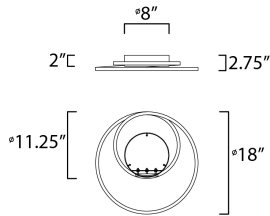

PRODUCT DESCRIPTION

This playful design of a continuous channel spiraling from the canopy to create unique lighting sculptures. LED mounted inside the channel provides ample illumination with an indirect effect.

MEASUREMENTS

DIMENSION : 18" L x 18" W x 2.75" H
 CANOPY : 8" W x 2" H x 8" L
 HANGING WEIGHT : 4 lb

LAMPING

INPUT VOLTAGE : 120V
 LUMENS : 3,710 Rated (3,200 Del.)
 BULB : 1 x 53W LED PCB Integrated , 53W Total
 BULB INCLUDED : (Integrated)
 DIMMABLE : ELV or Triac CL
 CRI : 80+ CRI
 COLOR_TEMP : 3000K