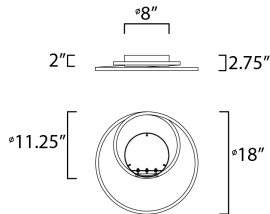

PRODUCT DESCRIPTION

This playful design of a continuous channel spiraling from the canopy to create unique lighting sculptures. LED mounted inside the channel provides ample illumination with an indirect effect.

MEASUREMENTS

DIMENSION : 18" L x 18" W x 2.75" H
 CANOPY : 8" W x 2" H x 8" L
 HANGING WEIGHT : 4 lb

LAMPING

INPUT VOLTAGE : 120V
 LUMENS : 3,710 Rated (3,200 Del.)
 BULB : 1 x 53W LED PCB Integrated , 53W Total
 BULB INCLUDED : (Integrated)
 DIMMABLE : ELV or Triac CL
 CRI : 80+ CRI
 COLOR_TEMP : 3000K