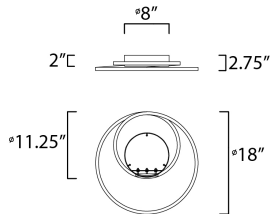

**PRODUCT DESCRIPTION**

This playful design of a continuous channel spiraling from the canopy to create unique lighting sculptures. LED mounted inside the channel provides ample illumination with an indirect effect.

**MEASUREMENTS**

DIMENSION : 18" L x 18" W x 2.75" H  
 CANOPY : 8" W x 2" H x 8" L  
 HANGING WEIGHT : 4 lb

**LAMPING**

INPUT VOLTAGE : 120V  
 LUMENS : 3,710 Rated (3,200 Del.)  
 BULB : 1 x 53W LED PCB Integrated , 53W Total  
 BULB INCLUDED : (Integrated)  
 DIMMABLE : ELV or Triac CL  
 CRI : 80+ CRI  
 COLOR\_TEMP : 3000K