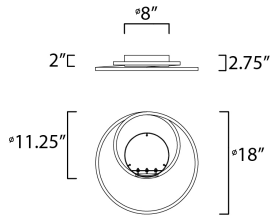

PRODUCT DESCRIPTION

This playful design of a continuous channel spiraling from the canopy to create unique lighting sculptures. LED mounted inside the channel provides ample illumination with an indirect effect.

MEASUREMENTS

DIMENSION : 18" L x 18" W x 2.75" H
 CANOPY : 8" W x 2" H x 8" L
 HANGING WEIGHT : 4 lb

LAMPING

INPUT VOLTAGE : 120V
 LUMENS : 3,710 Rated (3,200 Del.)
 BULB : 1 x 53W LED PCB Integrated , 53W Total
 BULB INCLUDED : (Integrated)
 DIMMABLE : ELV or Triac CL
 CRI : 80+ CRI
 COLOR_TEMP : 3000K