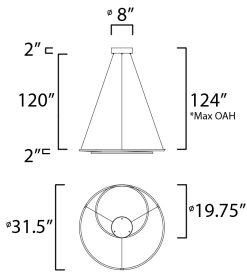

*max overall height

MEASUREMENTS

DIMENSION : 31.5" L x 31.5" W x 2" H
 MAX OAH : 124" OAH
 CANOPY : 8" W x 2" H x 8" L
 HANGING WEIGHT : 6.2 lb

LAMPING

INPUT VOLTAGE : 120V
 LUMENS : 6,860 Rated (5,880 Del.)
 BULB : 1 x 98W LED PCB Integrated , 98W Total
 BULB INCLUDED : (Integrated)
 DIMMABLE : ELV or Triac CL
 CRI : 80 CRI
 COLOR_TEMP : 3000K