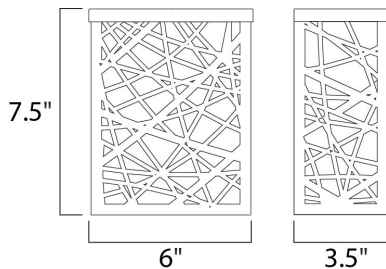

MEASUREMENTS

DIMENSION : 6" W x 7.5" H x 3.5" Ext
 BACK PLATE : 3" HCO
 HANGING WEIGHT : 3.48 lb

LAMPING

INPUT VOLTAGE : 120V
 LUMENS : 640 Rated
 BULB : 2 x 6W LED PCB Integrated , 12W Total
 BULB INCLUDED : (Integrated)
 DIMMABLE : Triac CL
 CRI : 80+ CRI
 COLOR_TEMP : 3000K