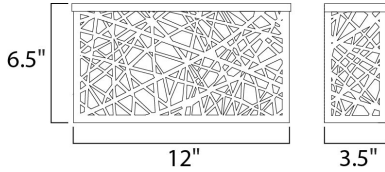

MEASUREMENTS

DIMENSION : 12" W x 6.5" H x 3.5" Ext
 BACK PLATE : 3.25" HCO
 HANGING WEIGHT : 2.02 lb

LAMPING

INPUT VOLTAGE : 120V
 LUMENS : 1,280 Rated
 BULB : 4 x 6W LED PCB Integrated , 24W Total
 BULB INCLUDED : (Integrated)
 DIMMABLE : Triac CL
 CRI : 80+ CRI
 COLOR_TEMP : 3000K