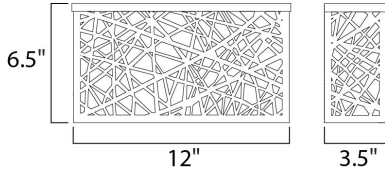

MEASUREMENTS

DIMENSION : 12" W x 6.5" H x 3.5" Ext
 BACK PLATE : 3.25" HCO
 HANGING WEIGHT : 3.54 lb

LAMPING

INPUT VOLTAGE : 120V
 LUMENS : 1,280 Rated
 BULB : 4 x 6W LED PCB Integrated , 24W Total
 BULB INCLUDED : (Integrated)
 DIMMABLE : Triac CL
 CRI : 80+ CRI
 COLOR_TEMP : 3000K