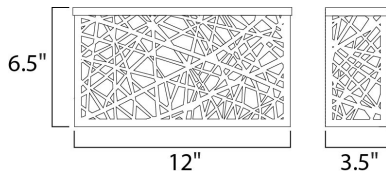

PRODUCT DESCRIPTION

Legendary meets contemporary with the Inca Collection. Reminiscent of the mythical tales of Incan treasures, the fixtures offer brilliantly shining crystal enclosed within a precision laser-cut sheath that cannot be duplicated. The glow of the light from within casts a beautifully radiant shine that adorns the outer permeable layer.

MEASUREMENTS

DIMENSION : 12" W x 6.5" H x 3.5" Ext
 BACK PLATE : 3.25" HCO
 HANGING WEIGHT : 3.54 lb

LAMPING

INPUT VOLTAGE : 120V
 LUMENS : 1,280 Rated
 BULB : 4 x 6W LED PCB Integrated , 24W Total
 BULB INCLUDED : (Integrated)
 DIMMABLE : Triac CL
 CRI : 80+ CRI
 COLOR_TEMP : 3000K